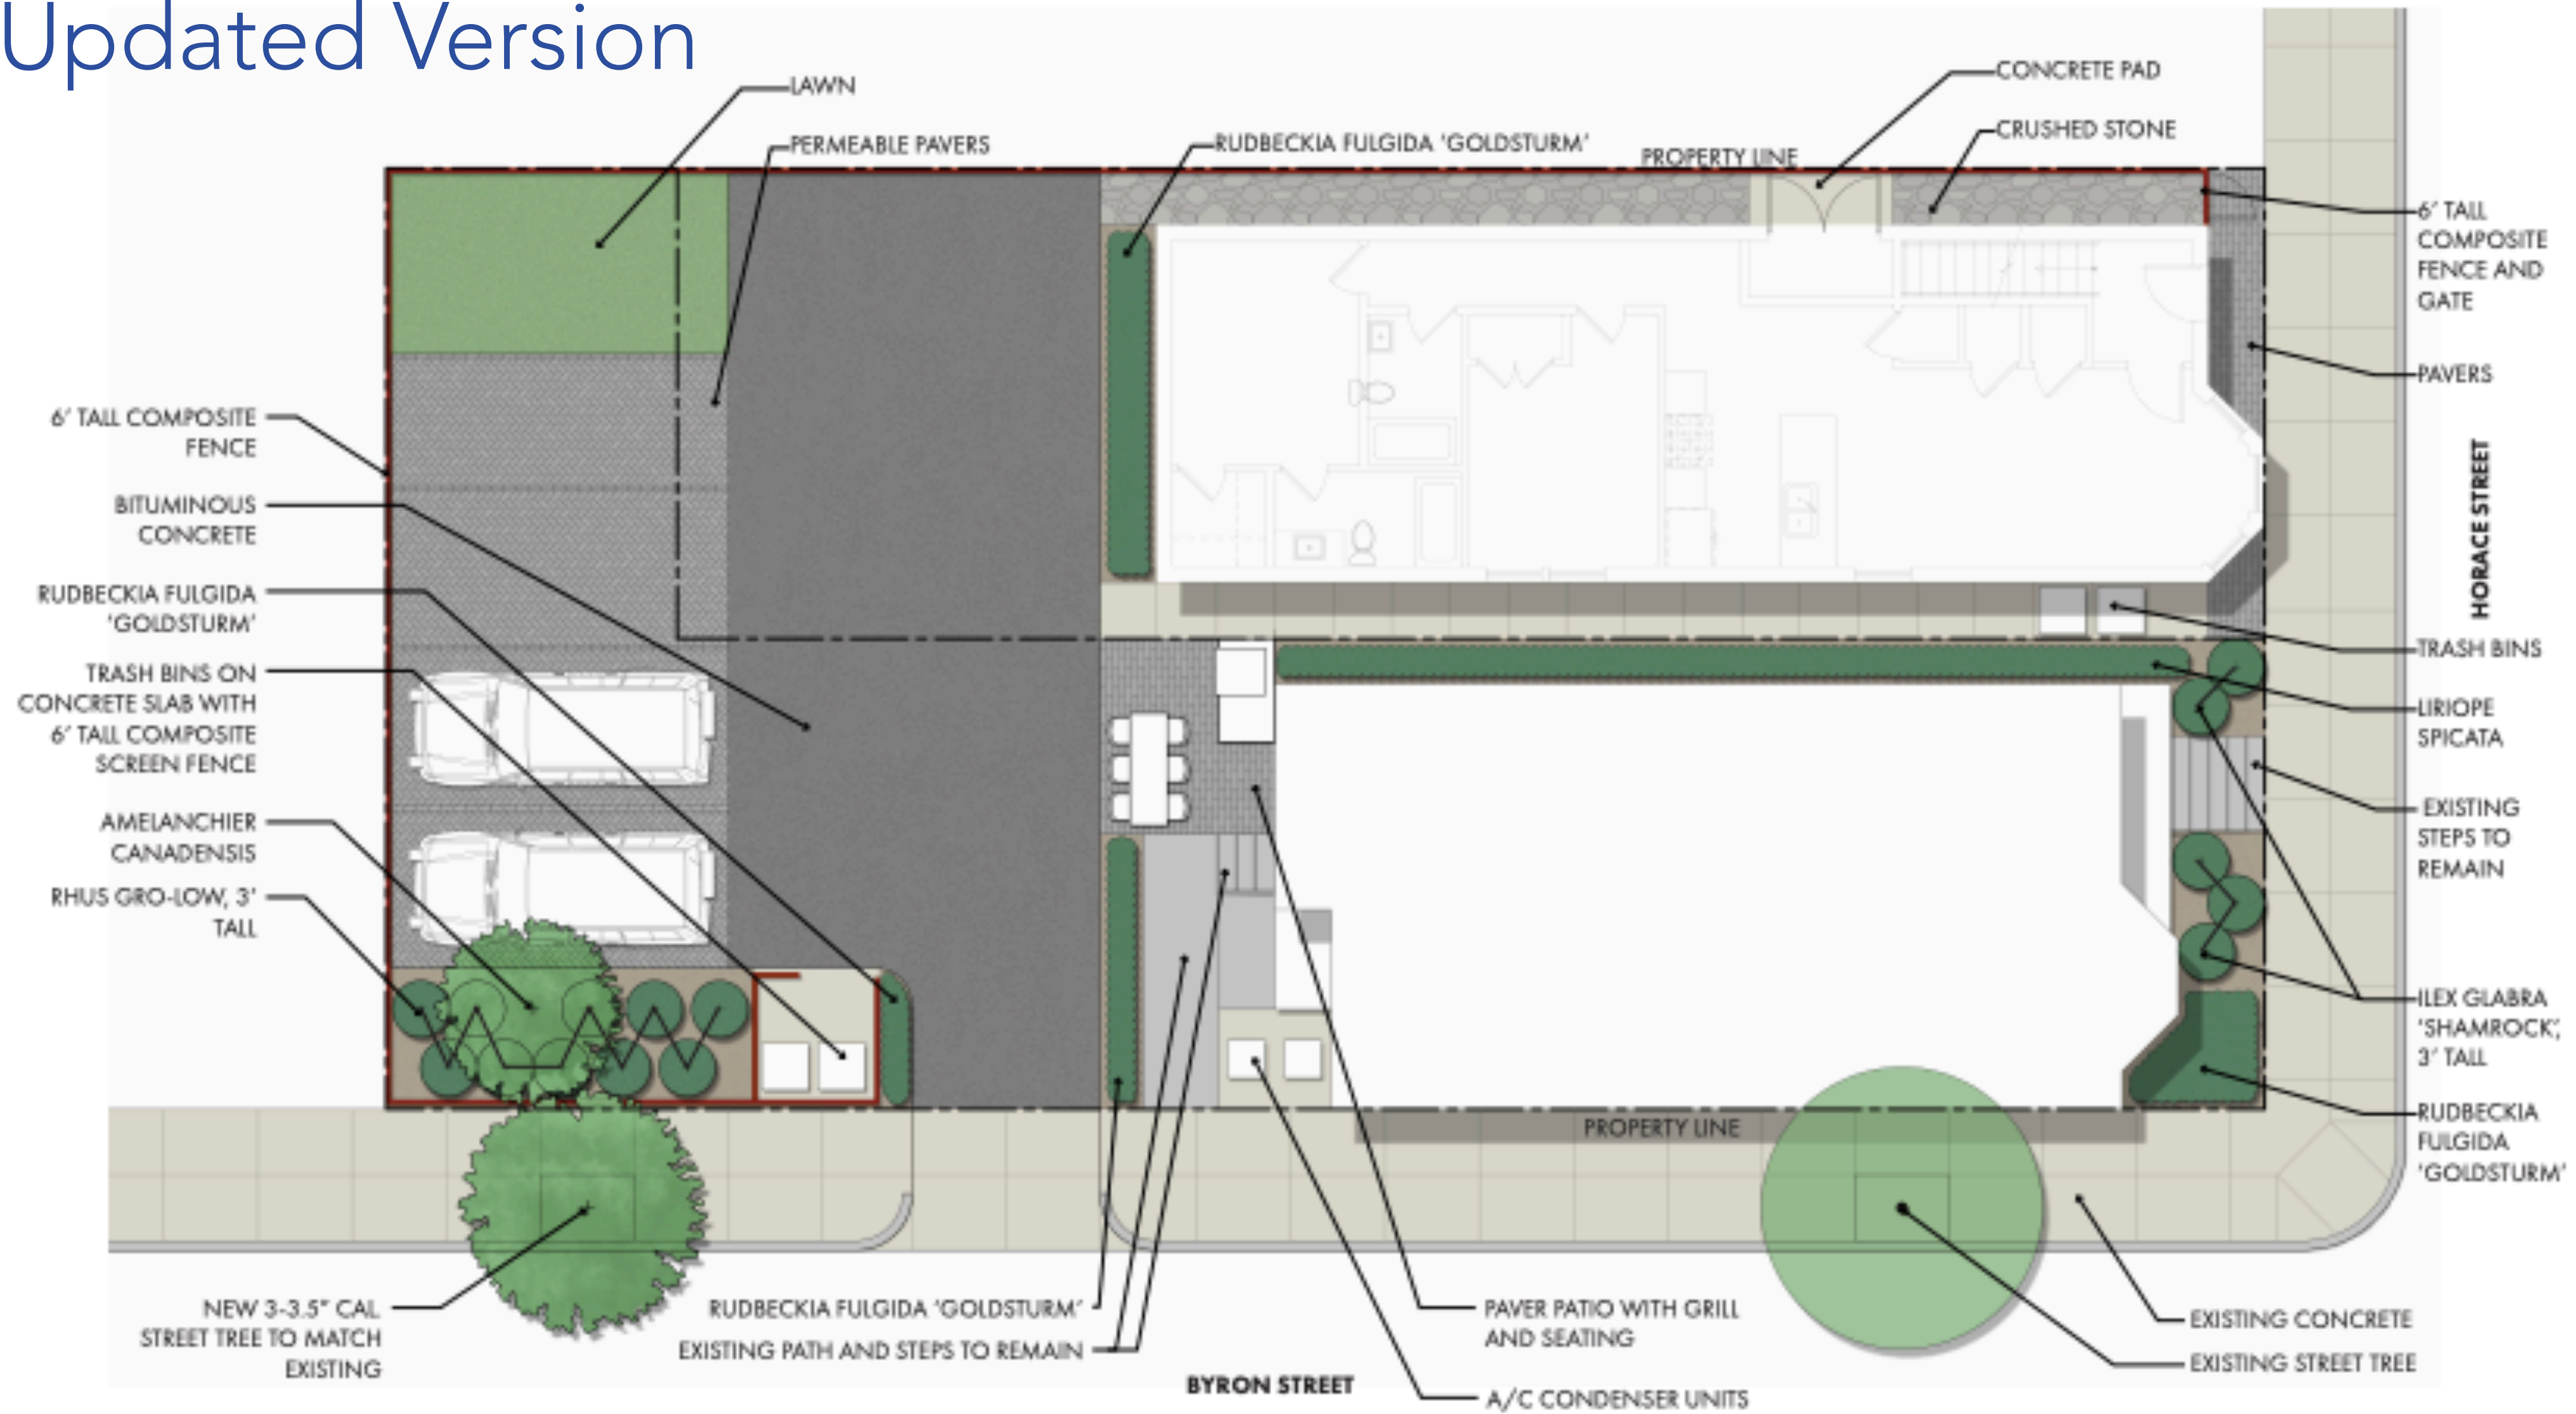

# Updated Version

**97B HORACE STREET | LANDSCAPE PLAN**  
BOSTON, MA

**context**  
a collaborative design workshop

**MDLA**  
MICHAEL DIMARCO landscape architects