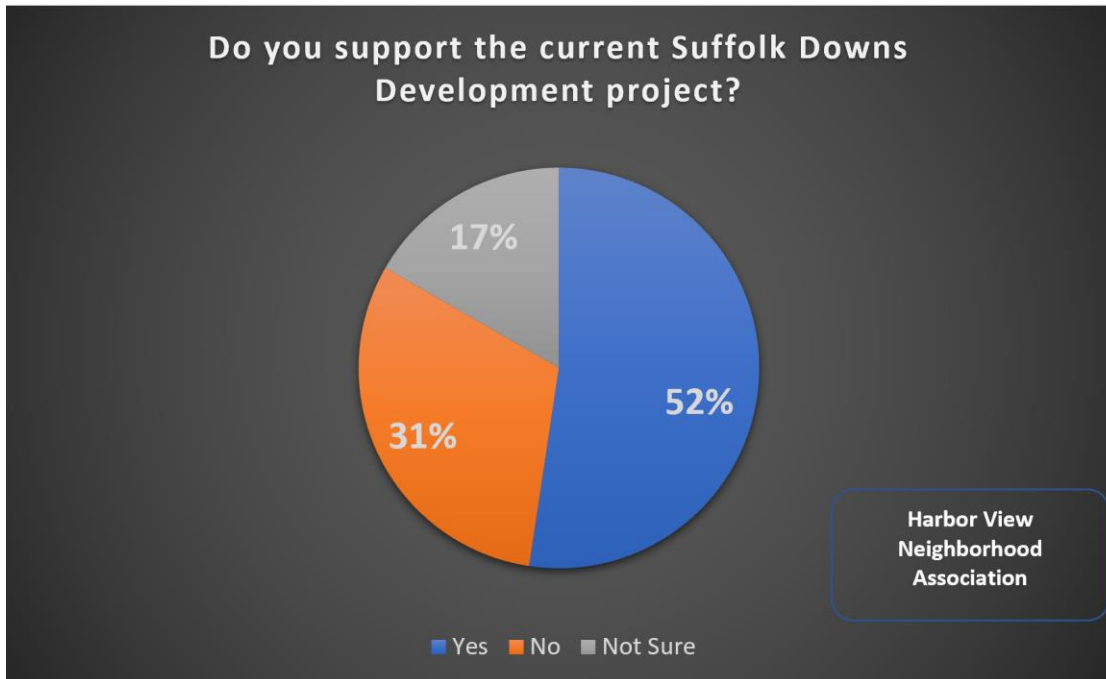

HVNA Suffolk Downs Development POLL Results (September 14th, 2020)

Do you support the current Suffolk Downs Development project?

Yes	22	52%
No	13	31%
Not Sure	7	17%
Total	42	

If made to choose between the two options for the Suffolk Downs Development, which do you prefer?