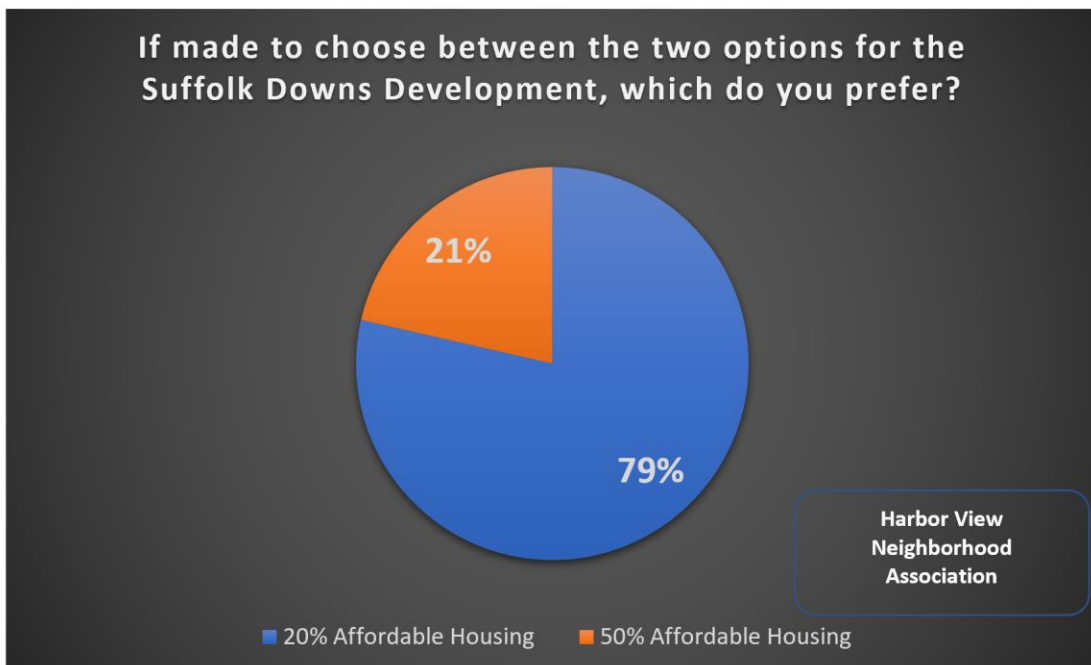

If made to choose between the two options for the Suffolk Downs Development, which do you prefer?

20% Affordable Housing	33	79%
50% Affordable Housing	9	21%
Total	42